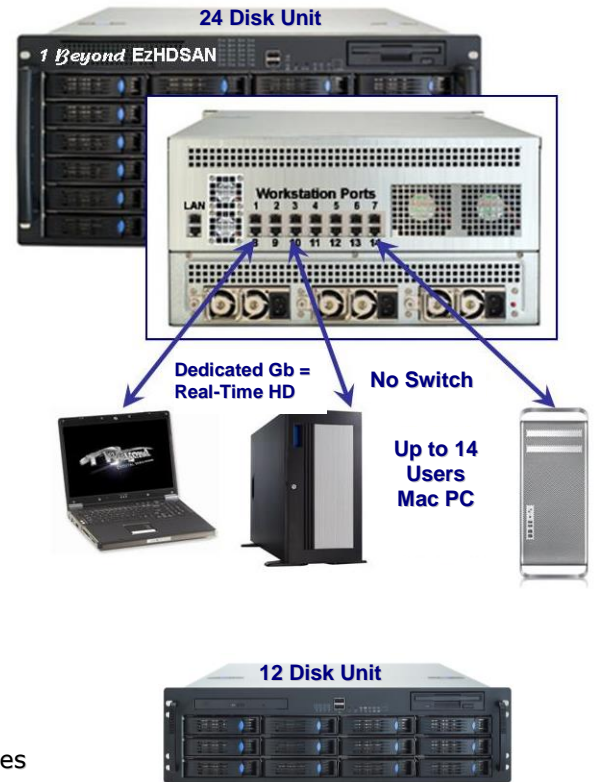

Bullet Proof Reliability

- RAID 6 (or dual RAID 6) protection allows up to 2 (or 4) disk failures with no data loss. Even more protection with hot spares.
- Hot spares for 24/7 automatic rebuild with no intervention thereby not interrupting work or rendering while maintaining full protection.
- Insert hot swappable spare disk and it becomes new hot spare.
- Background rebuild allows work to continue while still fully protected.
- **EzHDSAN** 24 Power Supply is Triple Redundant 2+1, 1200 watt. Supplies are modular and hot swappable for no SAN interruption if a power supply fails.
- Dual or triple AC inputs so **EzHDSAN** can be powered by separate sources to protect against external power failure.

High Performance for Most Popular High Definition Editing

- **EzHDSAN** supports simultaneous Real-Time HD multi-stream editing in most popular formats: DVCPRO HD, P2, VariCam, AVC-Intra, XDCAM EX, HDV, DNX220HD, MJPEG, MPEG 2/I-frame, ProRes 422 and others.
- Workstations or laptops with no internal HD capable storage able to edit HD.
- Each additional workstation has its own fully dedicated 1Gb or 10Gb line. No sharing, congestion or single point of failure due to intermediate switches.

High Number of Simultaneous HD Users

- Number of users / workstations on 24 or 48 disk **EzHDSANs** start at 4 users and can be increased at any time to a maximum of 14. Smaller units service 4 to 6 users also with real-time multi-stream HD.
- Can also be connected to the company's Local Area Network (Ethernet) allowing an unlimited number of authorized users complete data access to store and retrieve data at high bandwidth.